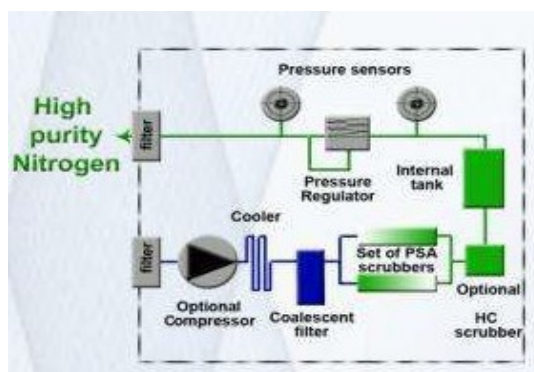

.red® Nitro-PSA Nitrogen Generator

Product datasheet

Description

Features

- Mini nitrogen generator delivering >98% - 99.999% pure nitrogen
- ... at a flow rate of from 500mL/min to 4000mL/min
- Purification by well-established pressure swing adsorption (PSA technology)
- Less than 10ppm oxygen in the final product stream
- Safe, small, simple and silent
- A viable, economical alternative to high pressure cylinders
- Uninterrupted supply of constant pressure nitrogen for various applications from the world's smallest high purity nitrogen generator
- Minimum maintenance - simple filter exchange
- Optional internal compressor
- Zero Nitrogen (<0.01 Total Hydrocarbons) optional
- Easy operation and installation
- Manufactured to a high quality following the rigorous ISO 9001 production control

Technical Specifications

Model: Nitro-PSA

Schematic

.red[®] Nitro-PSA Nitrogen Generator

Product datasheet

General specifications

Power supply (V/Hz):	230V, 50Hz or 115V, 60Hz or 100V, 60Hz as specified
Housing:	Die cast aluminium
Interface:	Touch-pad
Functions (modes):	see Operations Manual
Warranty:	3 years
Display:	LCD

Compressed air supply

Maximum feed pressure (bar, psi):	Where compressor required. 7 bar (100 psig) constant inlet pressure
Minimum feed pressure (bar, psi):	7 bar constant pressure required.
Required air purity:	ISO 8573.1 Class 1.2.1 Dirt, Water, Oil (adsorption dryer), hydrocarbon free ,0.1% (no CH ₄ /methane)
Indicator lights:	Power ON, System OK, System error
Electrical supply:	230V, 50Hz or 115V, 60Hz or 100V, 60Hz as specified, single phase

Ambient conditions

Temperature:	10 to 40°C, 50 to 104°F
Noise level:	Less than 48dB(A)

Dimensions and connections:

Dimensions (HxWxD) (cm):	30x35x40cm Without compressor 67x36x64cm With compressor
Net Weight (Kg):	16Kg – 50Kg depending on options
Connections inlet:	G1/4"
Connections outlet:	G1/4"